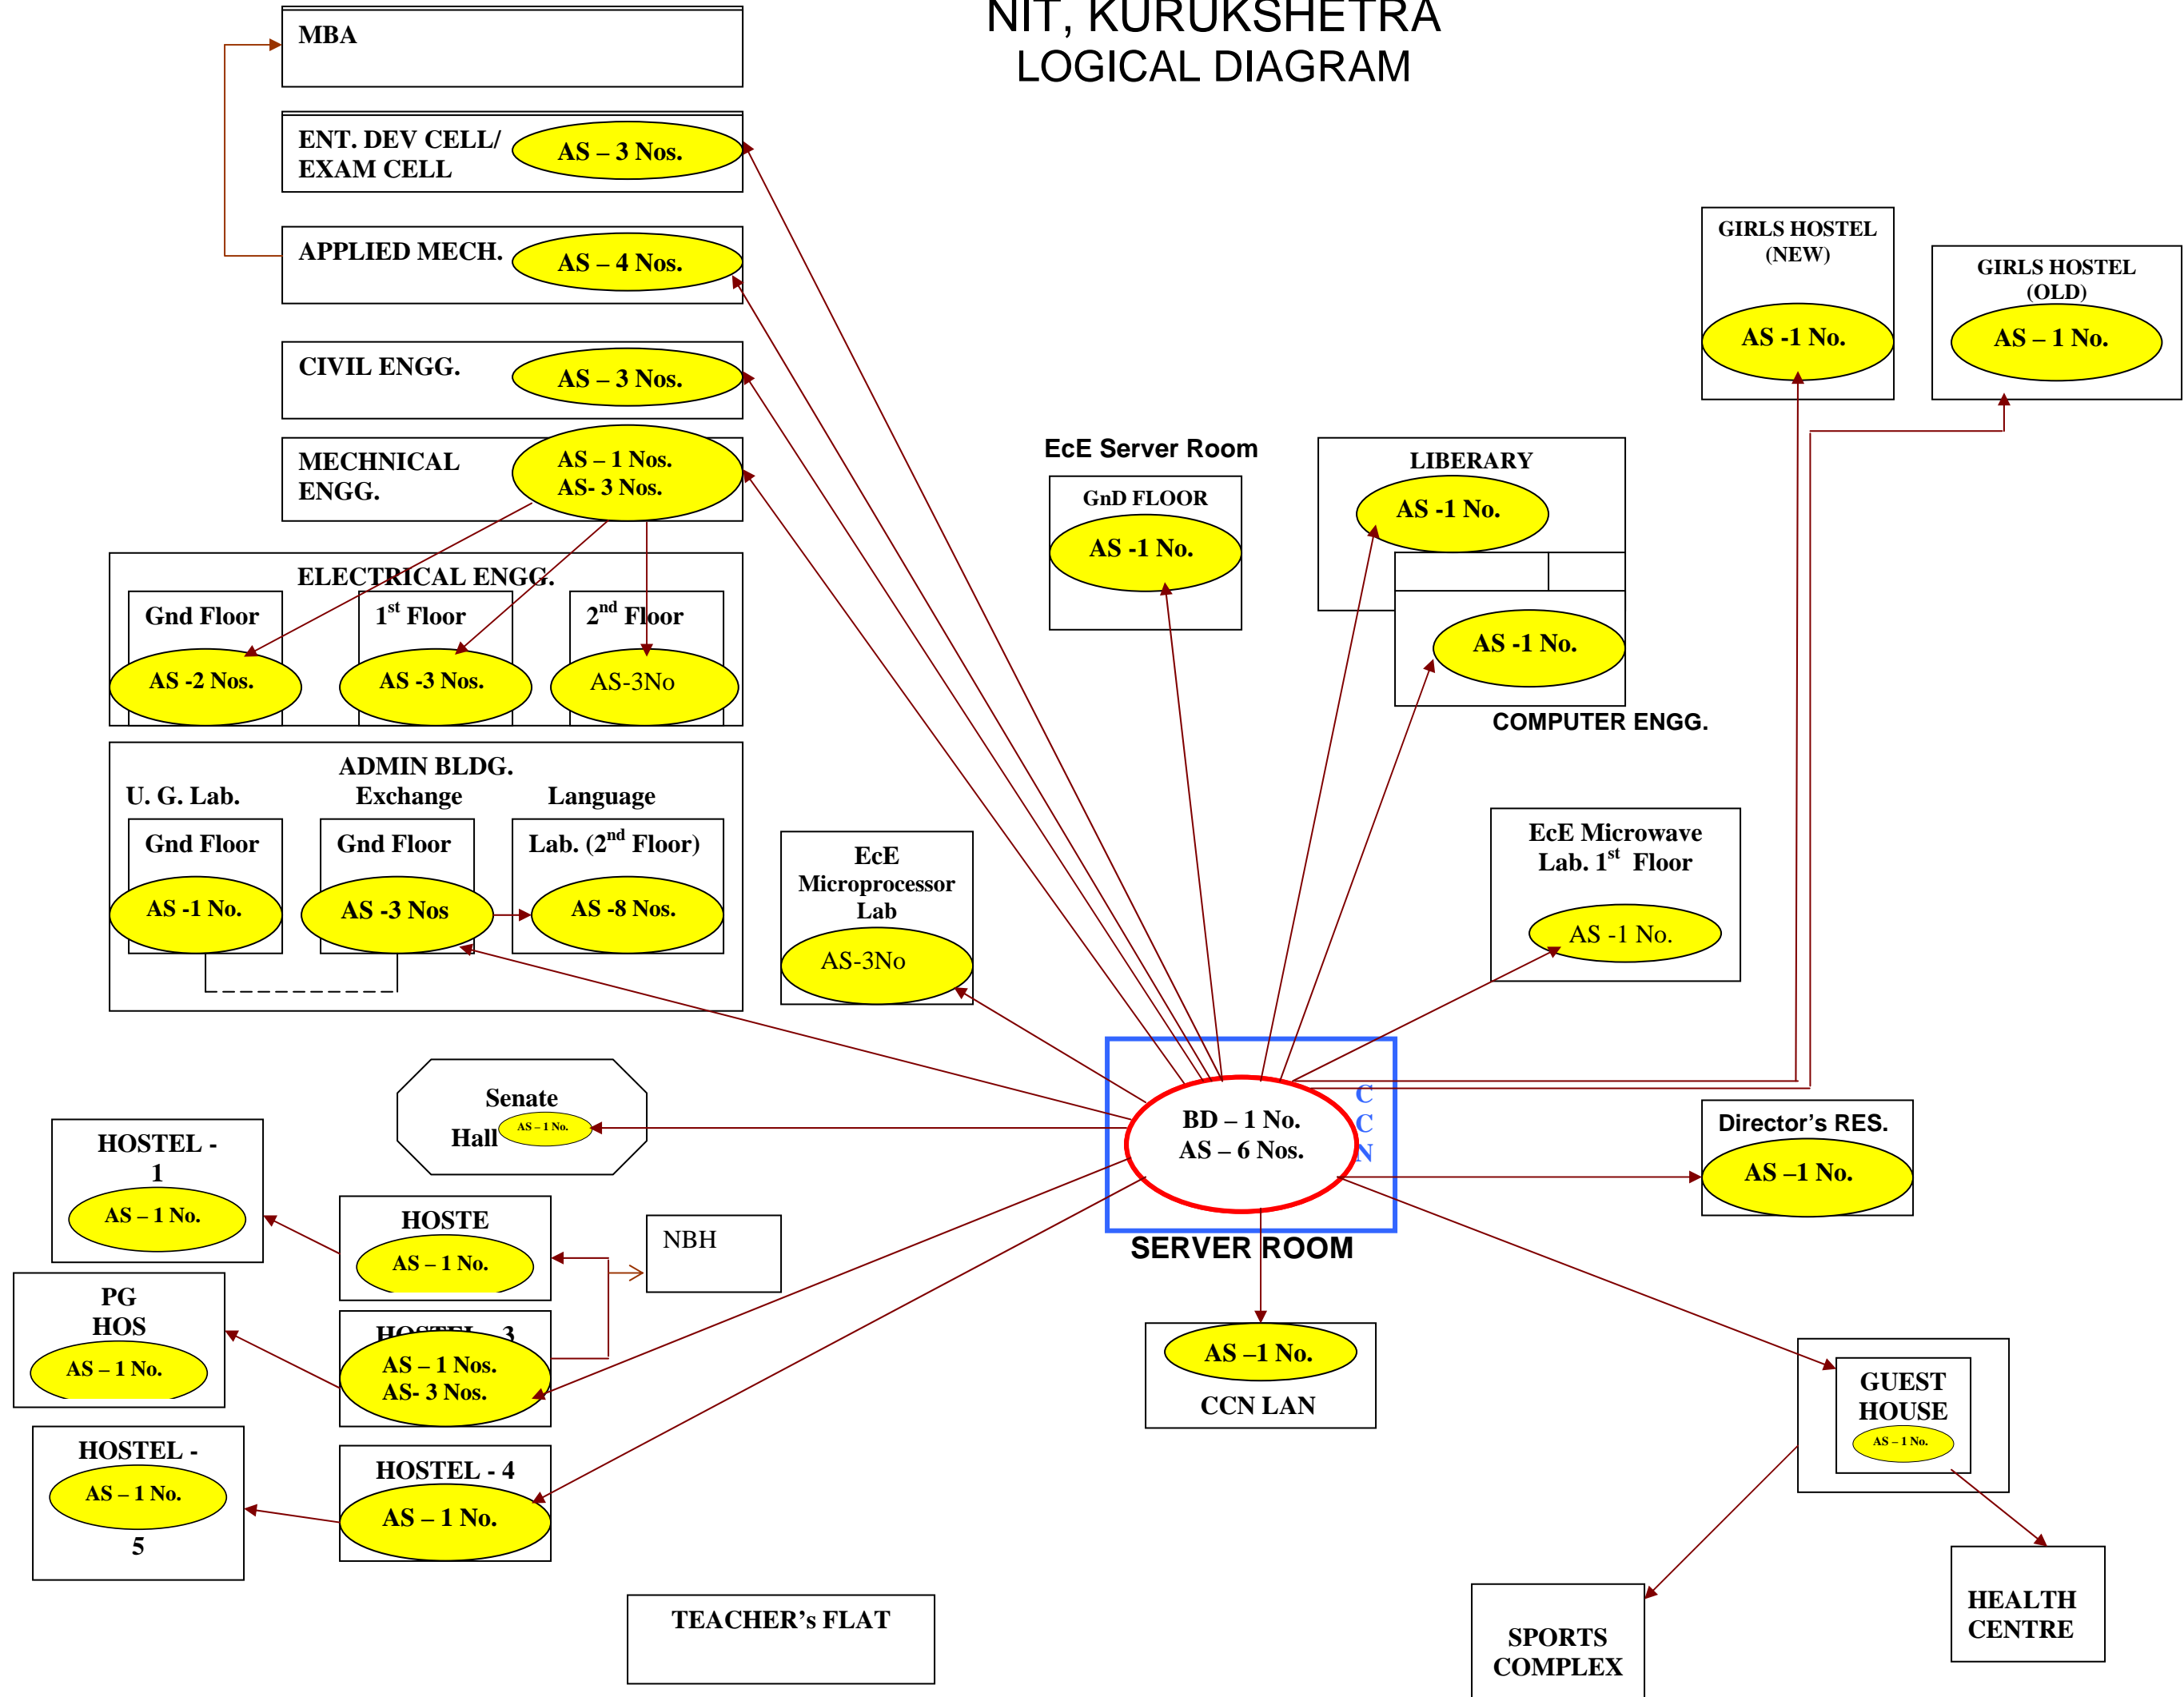

NIT, KURUKSHETRA LOGICAL DIAGRAM

Proposed NITK OFC backbone and UTP CABLE LAYOUT for Residential area